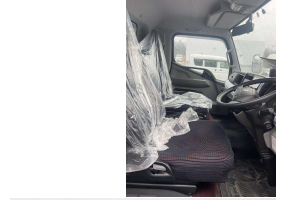

2022 FUSO Canter

VEHICLE INFORMATION

Cash Price

Includes GST,
Registration &
Licensing

\$120,739

Finance may be
available on this
vehicle.

Ask one of our
friendly staff for
more information.

COMMERCIAL VEHICLE TRADERS

Gain peace of mind
with Mechanical
Breakdown Insurance.
Ask us how.

Body

2 door, Truck - Car Transporter

Odometer

8,263 km

Engine

3000 cc

Fuel Type

-

Seats

3 seats, Fabric

Interior

Black

Audio

-

Stock ID