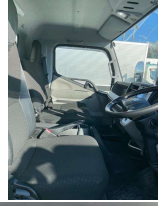

2019 Mitsubishi Canter FEB90