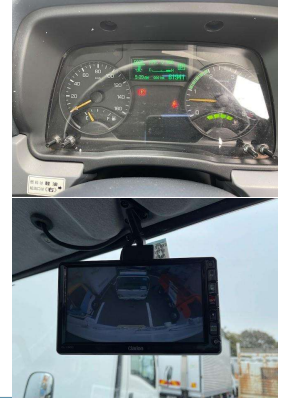

2016 Mitsubishi Canter FBA20

VEHICLE INFORMATION

Cash Price

Includes GST,
Registration &
Licensing

$58,639

Finance may be
available on this
vehicle.

Ask one of our
friendly staff for
more information.

COMMERCIAL VEHICLE TRADERS

Gain peace of mind
with Mechanical
Breakdown Insurance.
Ask us how.

Body

2 door, Truck - Refrigerated

Odometer

61,941 km

Engine

3000 cc

Fuel Type

Diesel

Transmission

AMT

Wheels

Steel

VIN

FBA20-544950

Wheelbase

2500 mm

Deck Dimensions

Length: 3.00 m , Width: 1.63 m , Height: 1.78 m

Reg No.

-

Ext Colour

White

History

Ex-Overseas

Seats

3 seats, Fabric

Interior

Blue

Audio

-

Stock ID

2968

GVM

4,965 kg

Exterior Features

- » Central Locking
- » LH Electric Mirror
- » Monsoon Shields

Interior Features

- » Air Conditioning
- » Carpet Floor Mats
- » Drivers Airbag
- » Narrow Cab
- » Reversing Camera
- » Rubber floor mats
- » Three seat cab

Mechanical Features

- » ABS Brakes
- » AMT Transmission
- » Electric Windows
- » Exhaust Brakes
- » Power Steering
- » Tachometer
- » Tilt Cab
- » Tilt/Telescope steering column

COMMERCIAL VEHICLE TRADERS

Commercial Vehicle Traders, Phone 03 342 8844, Email sales@cvtltd.co.nz
Landscape Lane, 57 Lunns Road, Middleton, Christchurch 8024, New Zealand
www.cvtltd.co.nz