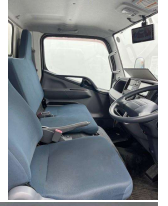

2016 Mitsubishi Canter FBA20

VEHICLE INFORMATION

Cash Price

Includes GST,
Registration &
Licensing

\$58,639

Finance may be
available on this
vehicle.

Ask one of our
friendly staff for
more information.

COMMERCIAL VEHICLE TRADERS